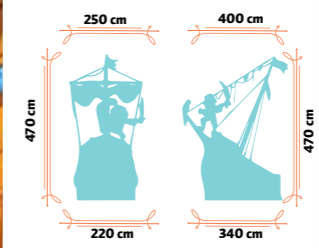

**Size** 3.993 mm x 2.532 mm x 1.442 mm **Weight** 275 kg **3<Age<10**

BundesBad, Wien, Austria

LetoLeto Waterpark, Tyumen, Russia

# MINI PIRATE SLIDE

Aqua Town, Atrau, Kazakhstan

Aqua Palota, Gyula, Hungary

Crystal Water World, Antalya, Turkey

Chimelong Waterpark, Guangzhou, China

Aquasplash, Marineland, France

Mini Pirate Slide has recently become one of our most popular products. Due to space constraints, many clients demanded a more compact Pirate Ship that can fit into any pool, whether residential, municipal, etc. Polin listened and worked on an alternative. We came up with a creative new design that meets exactly what our clients needed and requested. The Mini Pirate Slide: mini kids slide with a pirate theme that delivers fun, safety, function, comfort, innovation, capacity, entertainment, and easy operation and maintenance. It is very easy to ship and install, and even more importantly, it can fit into pools with space constraints.

**Size** 2,2x3,4x4,7 m **Weight** 265 kg **3<Age<10**

REGISTERED DESIGN