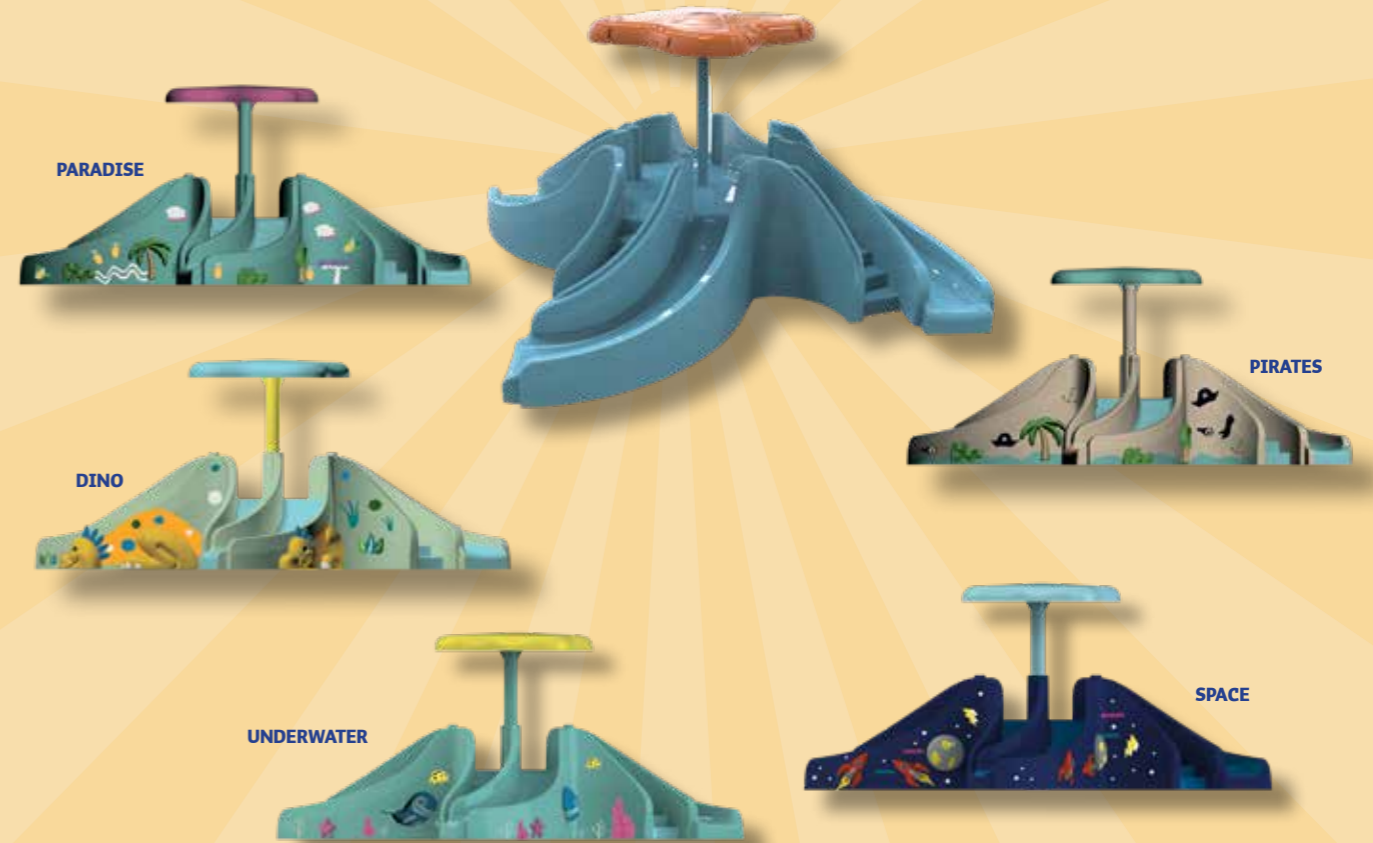

# KIDS' SLIDES

This exciting line of kids slides is designed to provide hours of entertainment while ensuring complete safety. Small versions of almost all of Polin's classics like Body Slides, Tunnel Sides, and Wide Slides can be designed to create a fun world for the kids. Since we have such a wide range of products, we can target all groups of children. From the bravest to the most frightened, each one of your little guests will surely find a Polin slide that they will enjoy.

This lovely and beautiful slide is located inside the pool.

Mini Slide offers great entertainment value and will be a safe addition to your kids play area.

Size 0,94x2,13x1,19 m 3<Age<10

# MAXI SLIDE

Theming Options Available **NEW!**

PARADISE

PIRATES

DINO

SPACE

UNDERWATER

Your little guests will enjoy hours of rides in a totally safe and comfortable waterslide. It will be the favourite attraction for the Kids in your waterpark.

# MEGA SLIDE

Queen's Park, Antalya, Turkey

Theming Options Available **NEW!**

We have created a uniquely colorful play area for children in the pool. It has six arms – three used as slides, three as stairs. If you want to see your pool as the favorite place for children, the Mega slide would be an ideal addition to your park. With holes and spaces underneath it, the Mega Slide is a perfect fun place for children. With its beautiful and colorful view, this attraction will make your dreams come true and will surely be the kids' favorite attraction in your park.