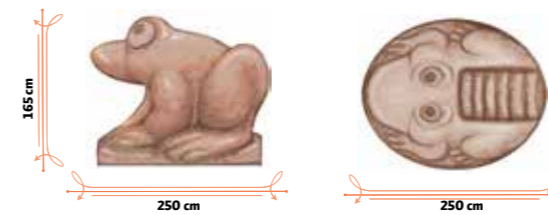

BABY OCTOPUS SLIDE

BABY OCTOPUS SLIDE is one of the most popular products from Polin. Baby Octopus Slide provides a pleasant, safe, and fun ride for the kids. Baby Octopus Slide will quickly become a memorable slide for the children with its colorful and attractive design.

Size 2x2,47x1,8 m **Weight** 130 kg **Flow rate** 4 m³/h
Supply Line 3/4" pipe 3<**Age**<10

FROG SLIDE

FROG SLIDE is one of the newest products of Polin. This frog won't change into a prince because he is having too much fun. Frog is a perfect slide with a beautiful and colourful view. It can be located by the pool slide or inside the pool.

Size 2,5x2,5x1,65 m **Weight** 155 kg **Flow rate** 4 m³/h
Supply Line 3/4" pipe 3<**Age**<10

ICEBERG

Another fun play area for the kids. First, you have to succeed the upwards climbing and then enjoy leaving yourself into the pool. Climb and ride!

Size Ø 6,6 m x 3,75 m **Weight** 1.100 kg **Flow rate** 60 m³/h **Supply Line** Ø 110 Pipe 3<**Age**<15 **Min pool size** Ø 10 m