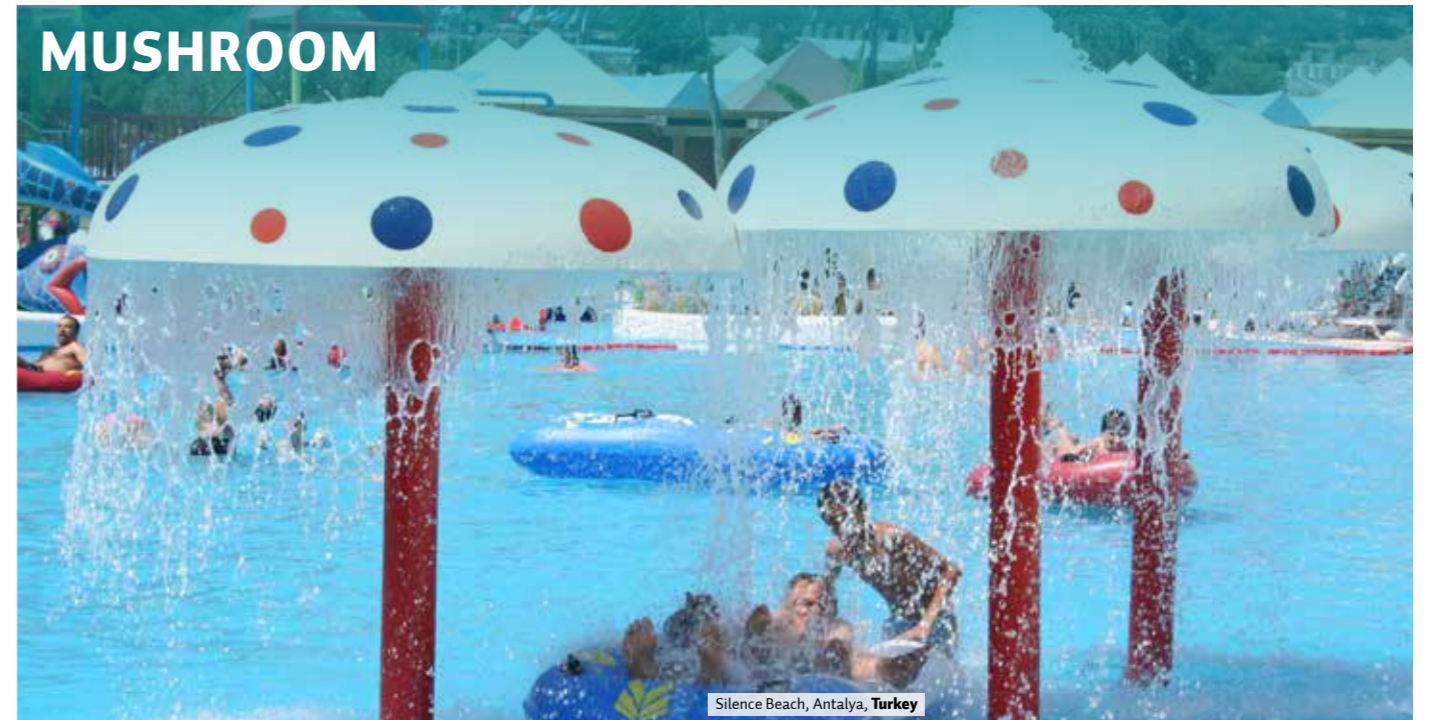

MUSHROOM

Silence Beach, Antalya, Turkey

Make your pools the center of attention with a Mushroom! Our mushroom is a fountain and comes in 2 sizes with different color choices. With it's many colors the Mushroom increases the beauty of the waterpark. The column can be either in epoxy painted or stainless steel.

Size Ø1,6x1,7m **Weight** 36 kg **Flow rate** 30 m³/h **Supply Line** Ø 90 pipe
Size Ø2x2,5m **Weight** 56 kg **Flow rate** 30 m³/h **Supply Line** Ø 90 pipe