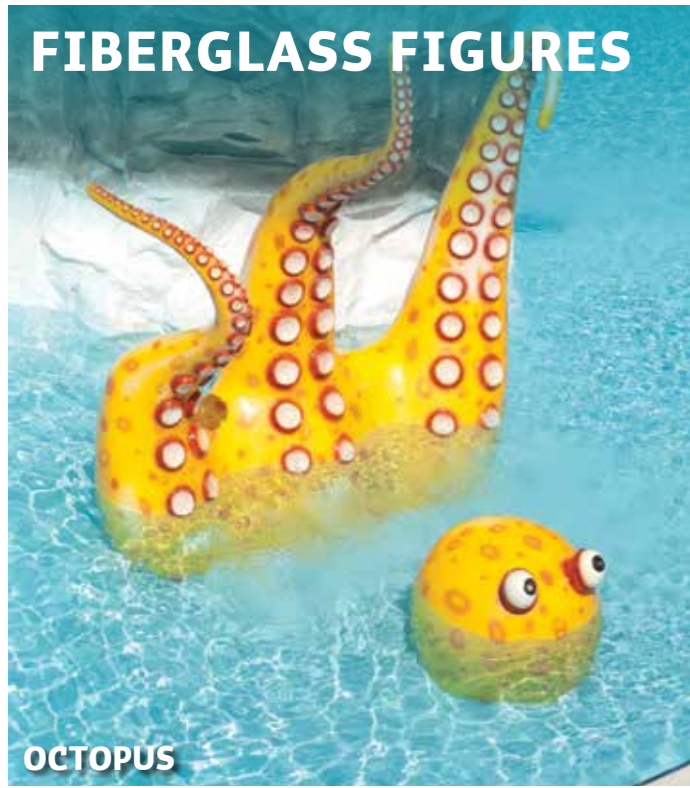

# SOFT TOYS

**TUCAN**  
**Size** 0,9x0,65x0,3 m  
**Weight** 3 kg

**SUN**  
**Size** Ø 1x0,15 m  
**Weight** 6 kg

**CLOUD**  
**Size** Ø 1x0,15 m  
**Weight** 6 kg

**FISH**  
**Size** 0,25x0,50x0,29 m  
**Weight** 1,5 kg

**INDIAN**  
**Size** Ø 1x0,10 m  
**Weight** 5 kg

**PARROT**  
**Size** 0,9x0,65x0,3 m  
**Weight** 3 kg

Various kids' friendly forms of the products are available. With Polin's design expertise any form compatible with your theming is possible. With their smooth surface, they can be used not only as a decorative element, but also can be used interactively in the kids pool area as an interactive play structure.

# FIBERGLASS FIGURES

**OCTOPUS**

**SEAL**

Size 1,5x1,25x1,28 m Weight 20 kg

**WHALE**

Size 1,5x1,07x0,66 m Weight 30 kg

**SPIDER OCTOPUS**

Size 0,9x0,9x0,3 m Weight 35 kg

**BEAR**

Size 0,7x0,5x0,5 m Weight 15 kg

Polin continues to expand its line of Kids' Animation Articles with new decorative products! These figures come in various shapes and colors, or our clients can request that they come in a basic white so they can later be painted to fit the appropriate theme. The kids will love the decorations in the pools and play areas.