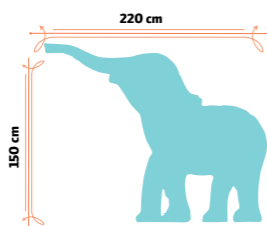

**Size** 1,4x1,4x2,7 m **Weight** 80 kg **Flow rate** 4 m<sup>3</sup>/h  
**Supply Line** 3/4" hosepipe **Age** >3

**Size** 0,78x0,62x1,21 m **Weight** 20 kg **Flow rate** 4 m<sup>3</sup>/h  
**Supply Line** 3/4" hosepipe

# SNAKE FOUNTAIN

Gevelsberg, Germany

**Size** 3x0,6x0,55 m **Weight** 15 kg **Flow rate** 6 m<sup>3</sup>/h **Supply Line** 3/4" hosepipe

**SNAKE FOUNTAIN** will enrich the decoration of your park wherever it is. It is a capricious twisting snake with water spouting from the mouth and from the body. It can be placed poolside or in a garden. With its pleasing colours and style, Snake is sure to always produce big smiles on your guests' faces.

# ELEPHANT FOUNTAIN

Aquario, Omsk, Russia

Djugba, Russia

**Size** 2,2x0,8x1,5 m **Weight** 75 kg **Flow rate** 4 m<sup>3</sup>/h **Supply Line** 3/4" hosepipe

Why not have an Elephant in your waterpark? This decorative animal shoots water from its trunk and is available in two different sizes. There is a larger one with realistic Elephant skin or a little "caricatured" Elephant figure with 5 different statues. With water coming out of its trunk, it will be a pleasant and colorful, simply a great addition for your kid play area.