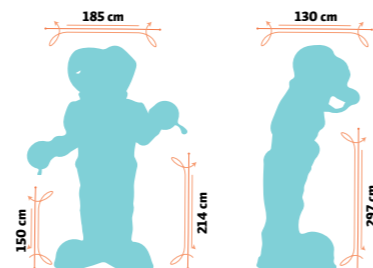

**Size** 2,2x3,4x4,7 m **Weight** 265 kg **3<Age<10**

REGISTERED DESIGN

**Size** 2,24x3,82x2.2 m **Weight** 320 kg **Flow rate** 4 m<sup>3</sup>/h  
**Supply Line** 3/4" hosepipe **Age** >3

**Size** 2,20x1,25x2,43 m  
**Weight** Single 200 kg /  
 Quadruple 590 kg  
 (Each one 130 kg)  
**Flow rate** 4 m<sup>3</sup>/h **Supply Line**  
 3/4" hosepipe **Age** >3

SINGLE

**Size** 1,85x1,3x2,97 m **Weight** 90 kg **Flow rate** 4 m<sup>3</sup>/h  
**Supply Line** 3/4" hosepipe **Age** >3