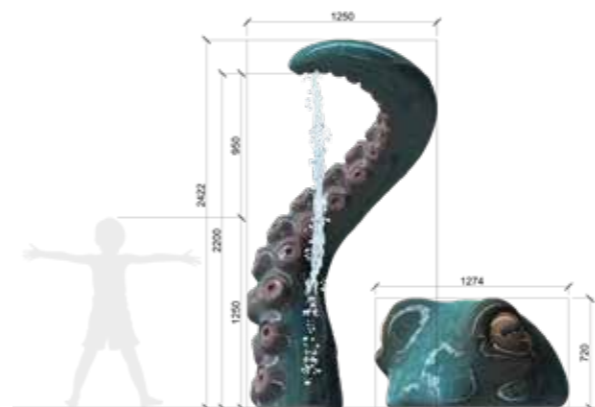

This is one of our new members of Polin's shower series. It's ready for entertain the children with its colorful and spiral arms and available with single or multiple options.

Size 2,20x1,25x2,43 m
Weight Single 200 kg /
Quadruple 590 kg
(Each one 130 kg)
Flow rate 4 m³/h **Supply Line**
3/4" hosepipe **Age** >3