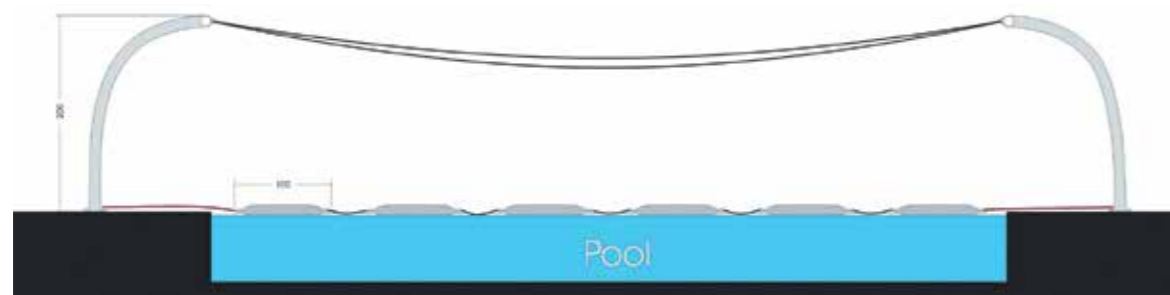

# KIDDIE ZONES

KID'S PARADISE

Polin Designs  
The Best  
Kiddie Zones!

CONCEPT

COMPLETION

CONCEPT

COMPLETION

# OBSTACLE TRACK

This new challenging game by Polin will increase activity in your pool! The track consists of two columns, a net, and a group of obstacles. The columns are located on both sides of the pool. The net goes between two trees and will be grabbed by challengers to cross the pool from one side to the other. Finally the obstacles will allow people will step across to the other side of your pool.