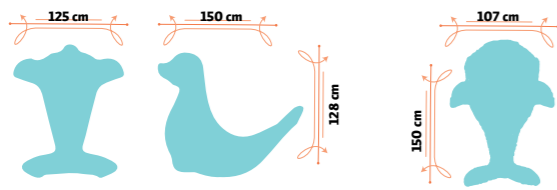

**Size** Ø1x0,15 m **Weight** 6 kg **Column Height** 1,5-2,5 m **Net Span** 2-10 m

**INDIAN**  
**Size** Ø 1x0,10 m  
**Weight** 5 kg

**PARROT**  
**Size** 0,9x0,65x0,3 m  
**Weight** 3 kg

Various kids' friendly forms of the products are available. With Polin's design expertise any form compatible with your theming is possible. With their smooth surface, they can be used not only as a decorative element, but also can be used interactively in the kids pool area as an interactive play structure.

# FIBERGLASS FIGURES

**OCTOPUS**

**SEAL**

Size 1,5x1,25x1,28 m Weight 20 kg

**WHALE**

Size 1,5x1,07x0,66 m Weight 30 kg

**SPIDER OCTOPUS**

Size 0,9x0,9x0,3 m Weight 35 kg

**BEAR**

Size 0,7x0,5x0,5 m Weight 15 kg

Polin continues to expand its line of Kids' Animation Articles with new decorative products! These figures come in various shapes and colors, or our clients can request that they come in a basic white so they can later be painted to fit the appropriate theme. The kids will love the decorations in the pools and play areas.