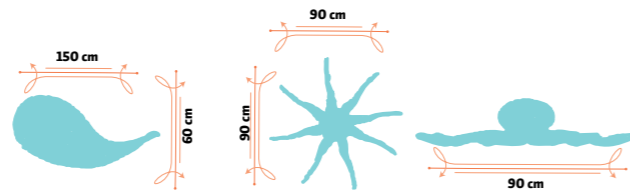

# SOFT TOYS

**TUCAN**  
**Size** 0,9x0,65x0,3 m  
**Weight** 3 kg

**SUN**  
**Size** Ø 1x0,15 m  
**Weight** 6 kg

**CLOUD**  
**Size** Ø 1x0,15 m  
**Weight** 6 kg

**FISH**  
**Size** 0,25x0,50x0,29 m  
**Weight** 1,5 kg

**INDIAN**  
**Size** Ø 1x0,10 m  
**Weight** 5 kg

**PARROT**  
**Size** 0,9x0,65x0,3 m  
**Weight** 3 kg

Various kids' friendly forms of the products are available. With Polin's design expertise any form compatible with your theming is possible. With their smooth surface, they can be used not only as a decorative element, but also can be used interactively in the kids pool area as an interactive play structure.

# FIBERGLASS FIGURES

**OCTOPUS**

**SEAL**

Size 1,5x1,25x1,28 m Weight 20 kg

**WHALE**

Size 1,5x1,07x0,66 m Weight 30 kg

**SPIDER OCTOPUS**

Size 0,9x0,9x0,3 m Weight 35 kg

**BEAR**

Size 0,7x0,5x0,5 m Weight 15 kg

Polin continues to expand its line of Kids' Animation Articles with new decorative products! These figures come in various shapes and colors, or our clients can request that they come in a basic white so they can later be painted to fit the appropriate theme. The kids will love the decorations in the pools and play areas.