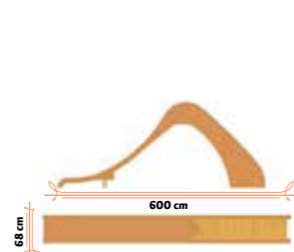

Rainbow Slides for Kids are among the most colourful and safest Polin rides. Kids' Rainbow Slide is ideal for kids ages 3 and above. If you are looking for an attractive, fun and safe ride, the Kids Rainbow Slide is the slide for you.

Size 6x0,68x2,49 m **Weight** 200 kg **Flow rate** 4 m³/h
Supply Line 3/4" pipe 3<**Age**<7 max. 25 kg. / 5<**Age**<10 max. 40 kg.