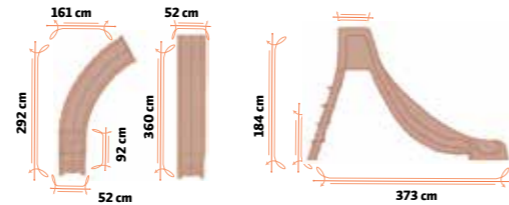

**Size** 2,5x2,5x1,65 m **Weight** 155 kg **Flow rate** 4 m<sup>3</sup>/h  
**Supply Line** 3/4" pipe 3<**Age**<10

The Land of Legends Theme Park Antalya - Turkey

Izvor Waterpark Serbia

Parque Dela Costa, Buenos Aires, Argentina

## ICEBERG

Another fun play area for the kids. First, you have to succeed the upwards climbing and then enjoy leaving yourself into the pool. Climb and ride!

**Size** Ø 6,6 m x 3,75 m **Weight** 1.100 kg **Flow rate** 60 m<sup>3</sup>/h **Supply Line** Ø 110 Pipe 3<**Age**<15 **Min pool size** Ø 10 m

## JUMP & CURVED SLIDES

**JUMP SLIDE**

Pine Bay Resort Hotel, Kusadasi, Turkey

**CURVED SLIDE**

Gevelsberg, Germany

Here at Polin we have more strong, compact, aesthetic, fun, safe, and cost effective waterslides for kids of all ages and sizes. Jump and Curved Slides are an excellent, compact choice if you have budget and space constraints. Now you have more choices that allow you make your kid play area more fun. Curved Slide is the one with the curved angle and Jump Slide's configuration features a straight slide path.

**Jump Slide Size** 3,6x0,52x1,88 m **Weight** 65 kg **Flow rate** 4 m<sup>3</sup>/h **Supply Line** 3/4" pipe 3<**Age**<10  
**Curved Slide Size** 3,73x1,76x1,84 m **Weight** 55 kg **Flow rate** 4 m<sup>3</sup>/h **Supply Line** 3/4" pipe 3<**Age**<10