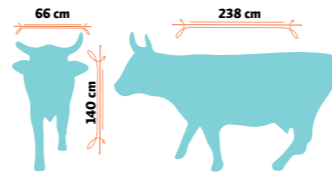

**INDIAN**  
**Size** Ø 1x0,10 m  
**Weight** 5 kg

**PARROT**  
**Size** 0,9x0,65x0,3 m  
**Weight** 3 kg

Various kids' friendly forms of the products are available. With Polin's design expertise any form compatible with your theming is possible. With their smooth surface, they can be used not only as a decorative element, but also can be used interactively in the kids pool area as an interactive play structure.

# FIBERGLASS FIGURES

**OCTOPUS**

**SEAL**

Size 1,5x1,25x1,28 m Weight 20 kg

**WHALE**

Size 1,5x1,07x0,66 m Weight 30 kg

**SPIDER OCTOPUS**

Size 0,9x0,9x0,3 m Weight 35 kg

**BEAR**

Size 0,7x0,5x0,5 m Weight 15 kg

Polin continues to expand its line of Kids' Animation Articles with new decorative products! These figures come in various shapes and colors, or our clients can request that they come in a basic white so they can later be painted to fit the appropriate theme. The kids will love the decorations in the pools and play areas.

**SNAKE**

**COW**

Size 2,38x0,66x1,4 m Weight 60 kg