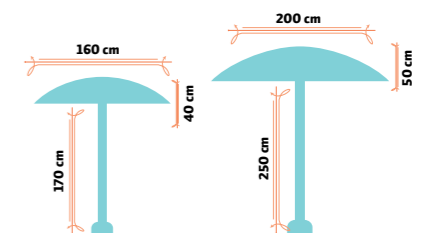

The Land of Legends Theme Park, Antalya, Turkey