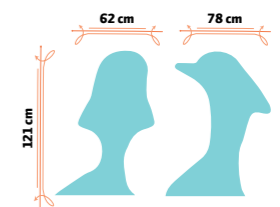

GIRAFFE SHOWER

Another new and fabulously themed water feature from Polin. It is creative, functional, aesthetic and very cute. The Giraffe Shower is sure to be one of your pool area's favorites.

Size 1,1x2,05x3 m **Weight** 40 kg **Flow rate** 4 m³/h
Supply Line 3/4" hosepipe **Age** >3

CLOWN is a **SHOWER** from which water flows from its nose and boxing gloves. This giant colorful shower is designed for the use of three people at once; supplying water from its nose and from its both boxing gloves. Let your guests enjoy the shower as a family with Clown!!

Size 1,85x1,3x2,97 m **Weight** 90 kg **Flow rate** 4 m³/h
Supply Line 3/4" hosepipe **Age** >3

CLOWN SHOWER

PENGUIN SHOWER

PENGUIN SHOWER supplies water from its beak, and due to its adorable design would be a perfect addition to any Waterpark. We are sure that you will be delighted with the Penguin Shower.

Size 1,4x1,4x2,7 m **Weight** 80 kg **Flow rate** 4 m³/h
Supply Line 3/4" hosepipe **Age** >3

DOLPHIN FOUNTAIN

When we first designed the Dolphin, it was mostly used as a fountain or mascot, usually located on a pool deck. Later on, to further fulfill our clients' needs, we transformed the dolphin into a shower by placing the Dolphin on a high platform and installing a special system. It will surely be a delightful decoration on your pool deck.

Size 0,78x0,62x1,21 m **Weight** 20 kg **Flow rate** 4 m³/h
Supply Line 3/4" hosepipe