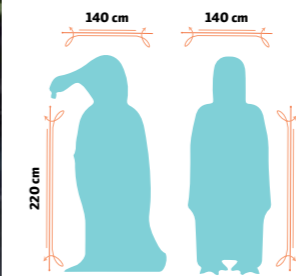

Turan Prince, Antalya, Turkey