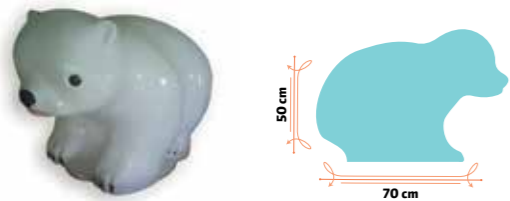

**INDIAN**  
**Size** Ø 1x0,10 m  
**Weight** 5 kg

**PARROT**  
**Size** 0,9x0,65x0,3 m  
**Weight** 3 kg

Various kids' friendly forms of the products are available. With Polin's design expertise any form compatible with your theming is possible. With their smooth surface, they can be used not only as a decorative element, but also can be used interactively in the kids pool area as an interactive play structure.

# FIBERGLASS FIGURES

**OCTOPUS**

**SEAL**

Size 1,5x1,25x1,28 m Weight 20 kg

**WHALE**

Size 1,5x1,07x0,66 m Weight 30 kg

**SPIDER OCTOPUS**

Size 0,9x0,9x0,3 m Weight 35 kg

**BEAR**

Size 0,7x0,5x0,5 m Weight 15 kg

Polin continues to expand its line of Kids' Animation Articles with new decorative products! These figures come in various shapes and colors, or our clients can request that they come in a basic white so they can later be painted to fit the appropriate theme. The kids will love the decorations in the pools and play areas.